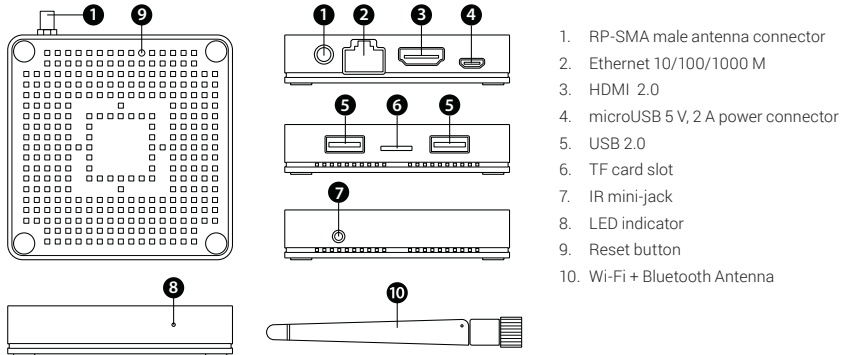

SPB TV Home: Set Top Box and Exclusive Remote Control

Ready to market SPB TV Home solution is fully integrated with SPB TV Rosing and includes a TV-box with nano-box form-factor and a two-way communication remote control unit.

OTT/IPTV Set Top Box

SPB TV Home is an Android TV-box that generates personal TV viewing experience at home. It offers a splendid graphical UI and impressive performance incorporated into a very small and affordable device that you can stick on the back of your TV-set.

STB Hardware features

CPU/GPU

- AmLogic S905x Multimedia 64-bit Quad core Cortex A53 @ 2.02 GHz processor
- Penta core Mali-450 Graphics Processing Unit @ 700+ MHz

Memory/Storage

- 1 Gb DDR3
- 8 Gb EMMC Flash