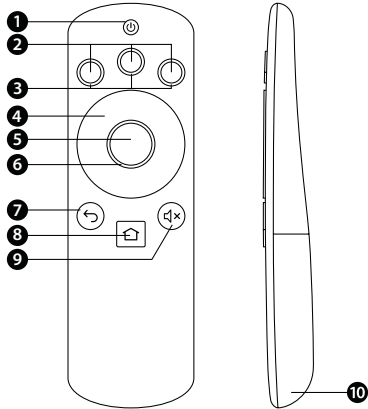

Interfaces and Connectivity:

- Ethernet, HDMI 2.0, 2xUSB 2.0, TF card slot, IR mini-jack, microUSB for power supply, external antenna connector
- Dual band Wi-Fi+Bluetooth LE connectivity

Formats and more

- SD, HD Ready, FullHD and Ultra HD support
- Dolby and DTS (optional)
- HLS, MPEG DASH
- DRM: Widevine, Verimatrix
- OpenGL support

Exclusive Remote Control

SPB TV Home comes with an exclusively designed Bluetooth LE enabled remote (RCU). Along with general TV functions, it features a customizable notification system and hardware profile buttons.

1. Power (Stand by)
2. User profiles
3. User profiles LED indicators
4. Touch "magic" wheel (capacitive sensor) with integrated 4-way navigation
5. OK
6. Context-sensitive multicolor LED indicator (RGB)
7. Back
8. Menu
9. Mute
10. Batteries compartment